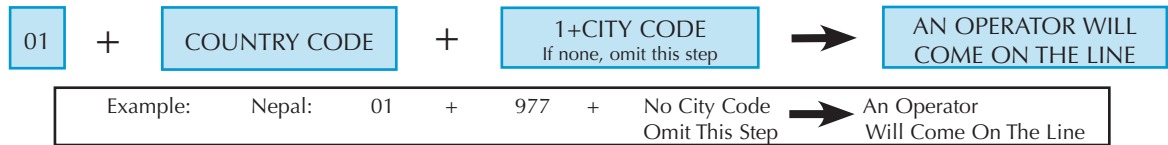

Legend: Number following country name . . . Country Code									
Afghanistan	93	Island	61	Guyana	592	Moldova	373	Singapore	65
Albania	355	Colombia	57	Haiti	509	Monaco	377	Slovakia	421
Algeria	213	Congo (Democratic Republic of)	243	Honduras	504	Mongolia	976	Slovenia	386
American Samoa	684	Congo (Republic of)	242	Hong Kong	852	Morocco	212	Solomon Islands	677
Andorra	376	Cook Islands	682	Hungary	36	Mozambique	258	Somalia	252
Angola	244	Costa Rica	506	Iceland	354	Myanmar	95	South Africa	27
Antarctica	672	Croatia	385	India	91	Namibia	264	Spain	34
Argentina	54	Cuba	53	Indonesia	62	Nauru	674	Sri Lanka	94
Armenia	374	Cyprus	357	Iran	98	Nepal	977	Sudan	249
Aruba	297	Czech Republic	420	Iraq	964	Netherlands	31	Suriname	597
Ascension	247	Denmark	45	Ireland	353	Netherlands Antilles	599	Swaziland	268
Australia	61	Djibouti	253	Israel	972	New Caledonia	687	Sweden	46
Austria	43	Ecuador	593	Italy	39	New Zealand	64	Switzerland	41
Azerbaijan	994	El Salvador	503	Japan	81	Nicaragua	505	Syria	963
Bahrain	973	Equatorial Guinea	240	Jordan	962	Niger	227	Taiwan	886
Bangladesh	880	Eritrea	291	Kazakhstan	7	Nigeria	234	Tajikistan	992
Belarus	375	Estonia	372	Kenya	254	Norfolk Island	672	Tanzania	255
Belgium	32	Ethiopia	251	Kiribati	686	Norway	47	Thailand	66
Belize	501	Falkland Islands	500	Korea (North)	850	Oman	968	Togo	228
Benin	229	Faroe Islands	298	Korea (South)	82	Pakistan	92	Tonga	676
Bhutan	975	Fiji	679	Kuwait	965	Palau	680	Tunisia	216
Bolivia	591	Finland	358	Kyrgyzstan	996	Panama	507	Turkey	90
Bosnia & Herzegovina	387	France	33	Laos	856	Papua New Guinea	675	Turkmenistan	993
Botswana	267	French Polynesia	689	Latvia	371	Paraguay	595	Tuvalu	688
Brazil	55	Gabon Republic	241	Lebanon	961	Peru	51	Uganda	256
Brunei	673	Gambia	220	Lesotho	266	Philippines	63	Ukraine	380
Bulgaria	359	Georgia	995	Liberia	231	Poland	48	United Arab Emirates	971
Burkina Faso	226	Germany	49	Libya	218	Portugal	351	United Kingdom	44
Burundi	257	Ghana	233	Liechtenstein	423	Qatar	974	United States	1
Cambodia	855	Gibraltar	350	Lithuania	370	Romania	40	Uruguay	598
Cameroon	237	Greece	30	Luxembourg	352	Russia	7	Uzbekistan	998
Cape Verde	238	Greenland	299	Macedonia	389	Rwanda	250	Vanuatu	678
Central African Republic	236	Guadeloupe	590	Madagascar	261	St. Pierre & Miquelon	508	Vatican	379
Chad	235	Guatemala	502	Malawi	265	Samoa	685	Venezuela	58
Chile	56	Guinea	224	Malaysia	60	San Marino	378	Vietnam	84
China	86	Guinea-Bissau	245	Maldives	960	Sao Tome & Principe	239	Wallis & Futuna	681
Christmas				Mali	223	Saudi Arabia	966	Yemen	967
				Malta	356	Senegal	221	Zambia	260
				Marshall Islands	692	Seychelles	248	Zimbabwe	263
				Mauritania	222	Sierra Leone	232		
				Mauritius	230				
				Mayotte	262				
				Mexico	52				

For more information on international dialing, please visit one of the following websites:
<http://countrycode.org> - or - <http://time_zone.tripod.com>